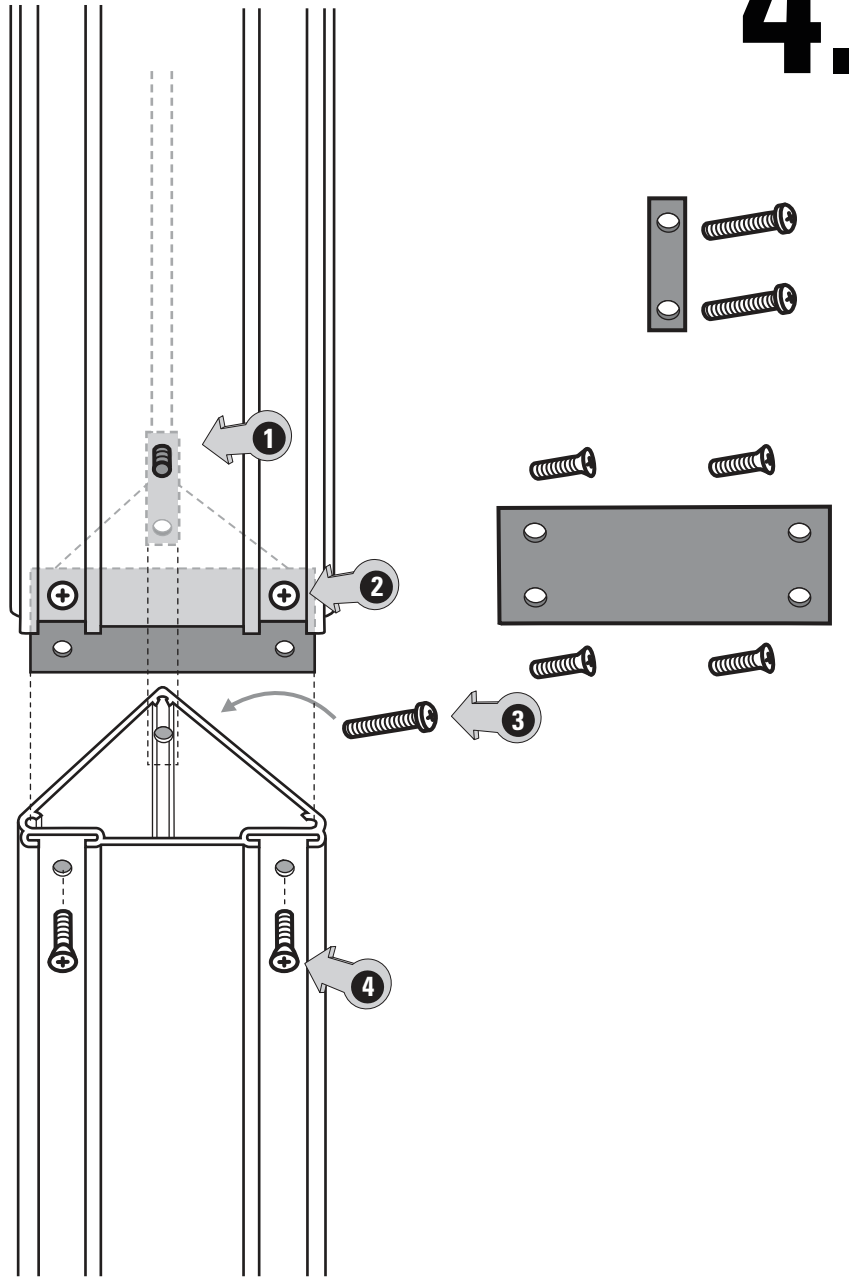

www.feedbacksports.com

P.O. BOX 1278 GOLDEN, CO 80402
Phone: (800) 975-2854
©2010, Feedback Sports. All Rights Reserved.
Product Manual Item: VC-INT-2010

1.

2.

3.

4.

5.