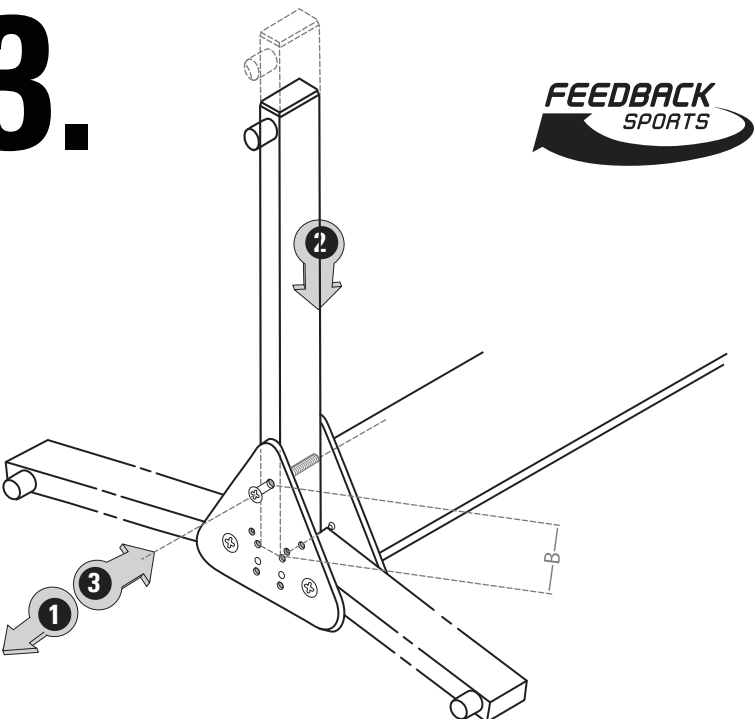

www.feedbacksports.com

P.O. BOX 1278 GOLDEN, CO 80402
Phone: (800) 975-2854
©2010, Feedback Sports. All Rights Reserved.
Product Manual Item: VC-INT-2010

1.

2.

3.

4.

5.