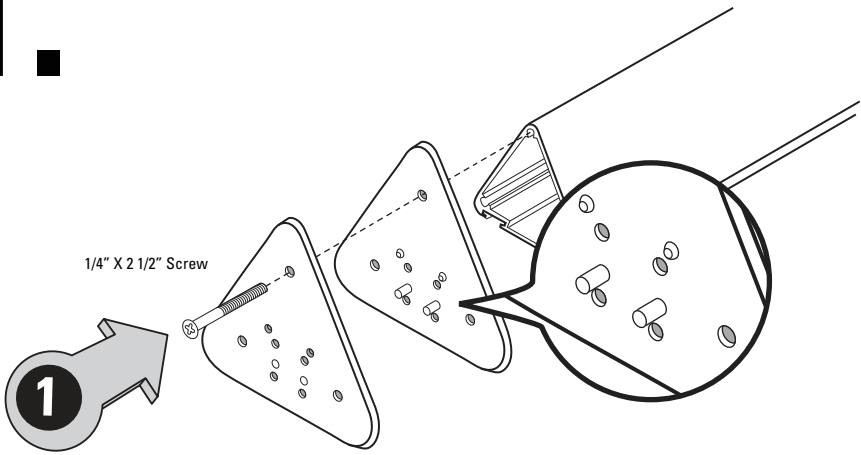

FEEDBACK

PRODUCT MANUAL FOR: VELO-CACHE BICYCLE STORAGE AND DISPLAY STAND

Warranty Registration
Visit www.feedbacksports.com.
Register your new Feedback Sports product.
Warranty Registration and Proof of Purchase
are required for warranty fulfillment.
Customer Support (800) 975-2854.

www.feedbacksports.com

P.O. BOX 1278 GOLDEN, CO 80402
Phone: (800) 975-2854
©2010, Feedback Sports. All Rights Reserved.
Product Manual Item: VC-INT-2010

1.