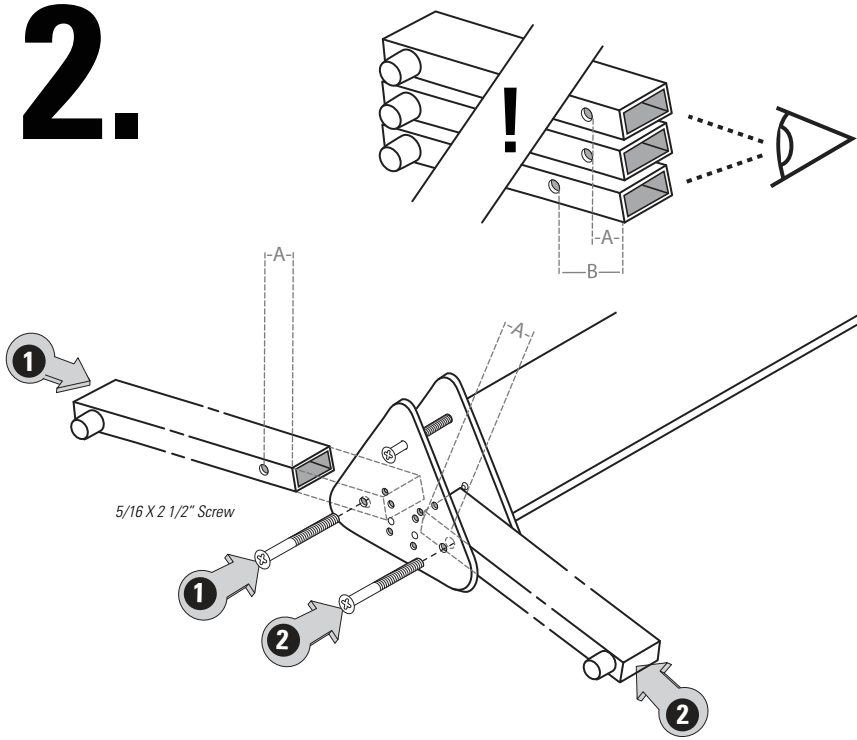

FEEDBACK

PRODUCT MANUAL FOR: VELO-CACHE BICYCLE STORAGE AND DISPLAY STAND

Warranty Registration
Visit www.feedbacksports.com.
Register your new Feedback Sports product.
Warranty Registration and Proof of Purchase
are required for warranty fulfillment.
Customer Support (800) 975-2854.

www.feedbacksports.com

P.O. BOX 1278 GOLDEN, CO 80402
Phone: (800) 975-2854
©2010, Feedback Sports. All Rights Reserved.
Product Manual Item: VC-INT-2010

1.

2.

3.

4.

5.