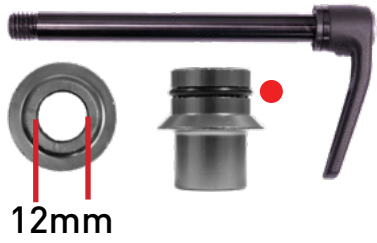

# OMNIUM TRAINER [ Axle Setup ]

12mm

15mm

100mm

100mm

100mm or 110mm

100mm

110mm