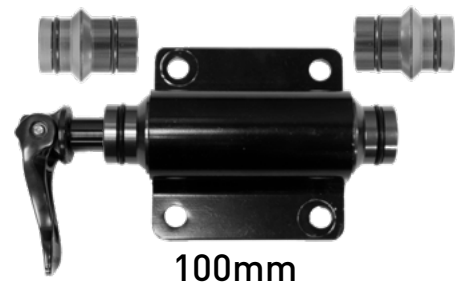

# OMNIUM TRAINER [ Axle Setup ]

12mm

15mm

100mm

100mm

100mm or 110mm

100mm

110mm