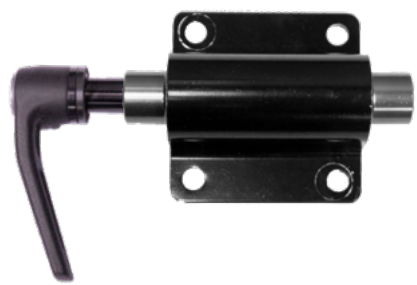

# OMNIUM TRAINER [ Axle Setup ]

12mm

15mm

100mm

100mm

100mm or 110mm

100mm

110mm