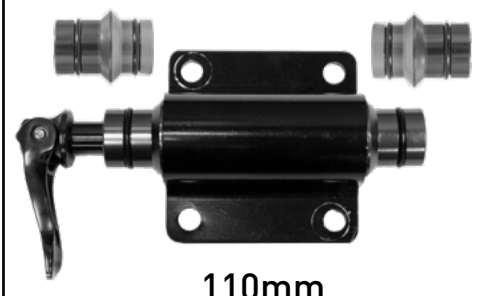

# OMNIUM TRAINER [ Axle Setup ]

12mm

15mm

100mm

100mm

100mm or 110mm

100mm

110mm