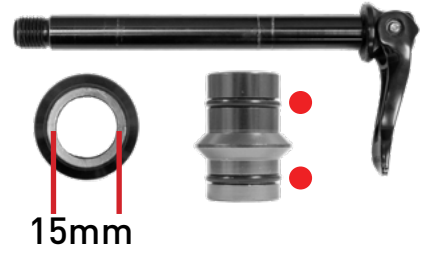

# OMNIUM TRAINER [ Axle Setup ]

12mm

15mm

100mm

100mm

100mm or 110mm

100mm

110mm