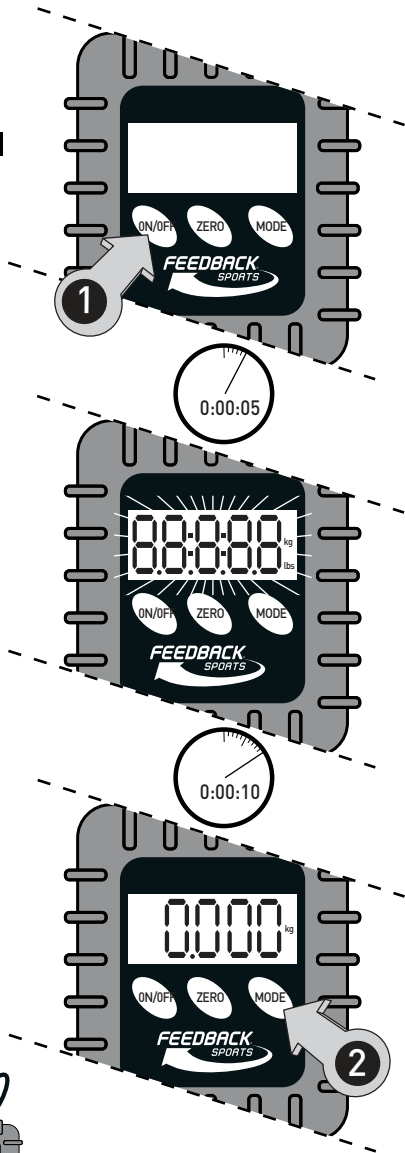

PRODUCT MANUAL FOR:
EXPEDITION DIGITAL SCALE
[Precision Weight Scale]

WARRANTY INFORMATION:
www.feedbacksports.com/warranty/

PRODUCT REGISTRATION
www.feedbacksports.com/product-registration/

CUSTOMER SUPPORT:
techsupport@feedbacksports.com / (720) 536-2369

www.feedbacksports.com

FEEDBACK SPORTS LLC
600 CORPORATE CIRCLE STE 0
GOLDEN, CO 80401 USA

FEEDBACK SPORTS AND THE FEEDBACK SPORTS LOGO ARE
REGISTERED TRADEMARKS OF FEEDBACK SPORTS LLC

1.

(4) AAA BATTERIES
INCLUDED

50kg<
110lb<
MAX LOAD

2.